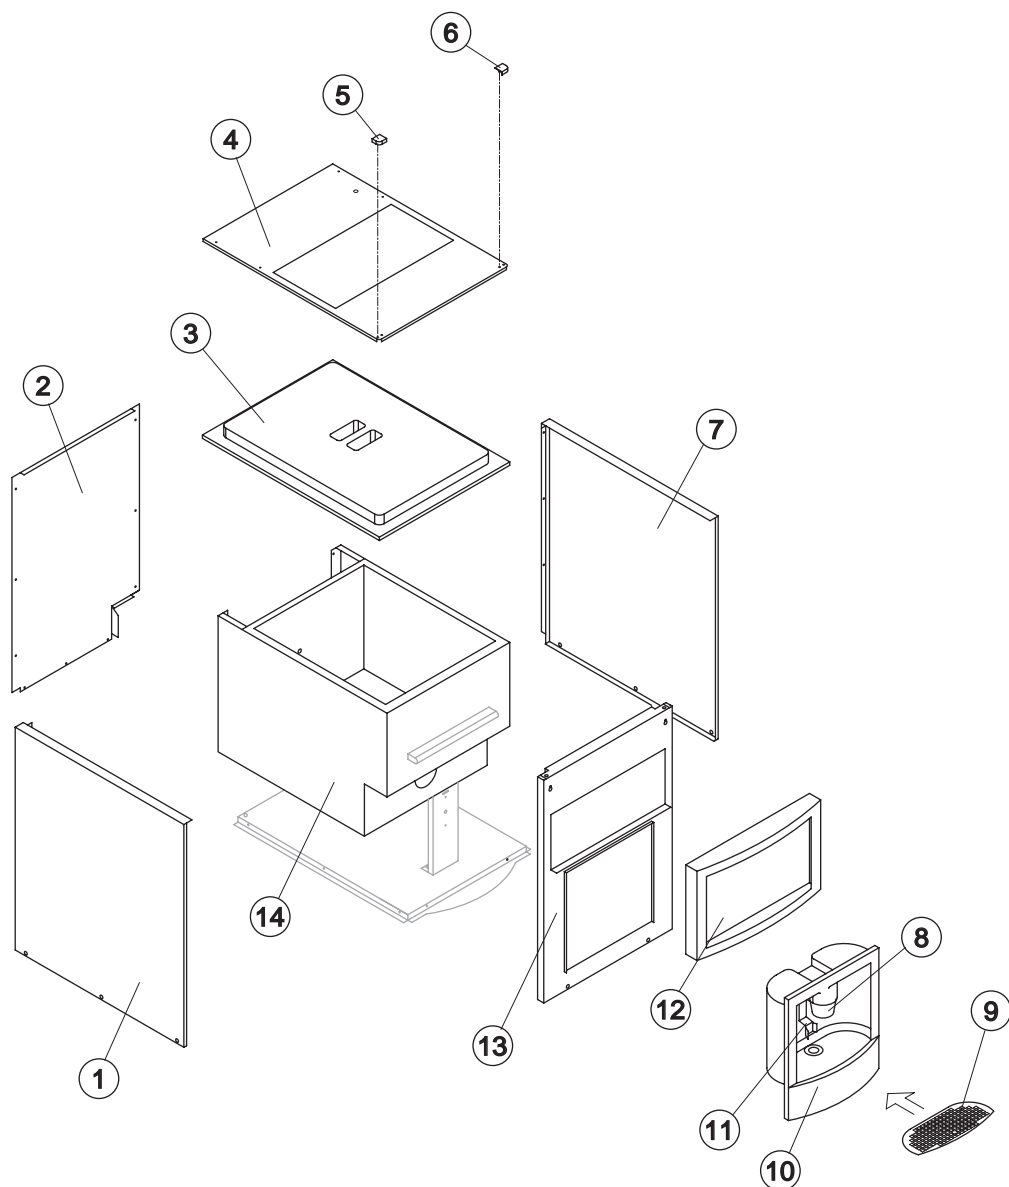

## LIST OF EXPLODED VIEWS

*ID 70 Plus SHELL ASSY*

*ID 70 SHELL ASSY*

*INTERNAL PARTS*

## ID 70 Plus SHELL ASSY

Rev. 2 - 12/07/2010

Ref.	Spare Description	Code
1	Left Side Panel	22883
2	Rear Panel	21302
3	Cover	10430
4	Adaptor Cover Assembly	C22879GR
5	Grey Left Angle of Top Fending	10323GR
6	Grey Right Angle of Top Fending	10324GR
7	Right Side Panel	22882
8	Distributor Glass	10442
9	Glass Support	22884
10	Grey Mask for Distributor	10426
11	Microswitch Operating Plate	22885
12	Grey Plate Holder Assy	C10428
13	Front Panel	22881
14	Foamed Cabinet Assy	C11117

## ID 70 SHELL ASSY

Rev. 2 - 12/07/2010

Ref.	Spare Description	Code
1	Left Side Panel	22883
2	Rear Panel	21302
3	Cover	10430N
4	Adaptor Cover Assembly	C22879NR
5	Black Left Angle of Top Fending	10323NR
6	Black Right Angle of Top Fending	10324NR
7	Right Side Panel	22882
8	Distributor Glass	10442
9	Glass Support	22884
10	Black Mask for Distributor	10426N
11	Microswitch Operating Plate	22885
12	Front Panel	22891
13	Foamed Cabinet Assy	C11117