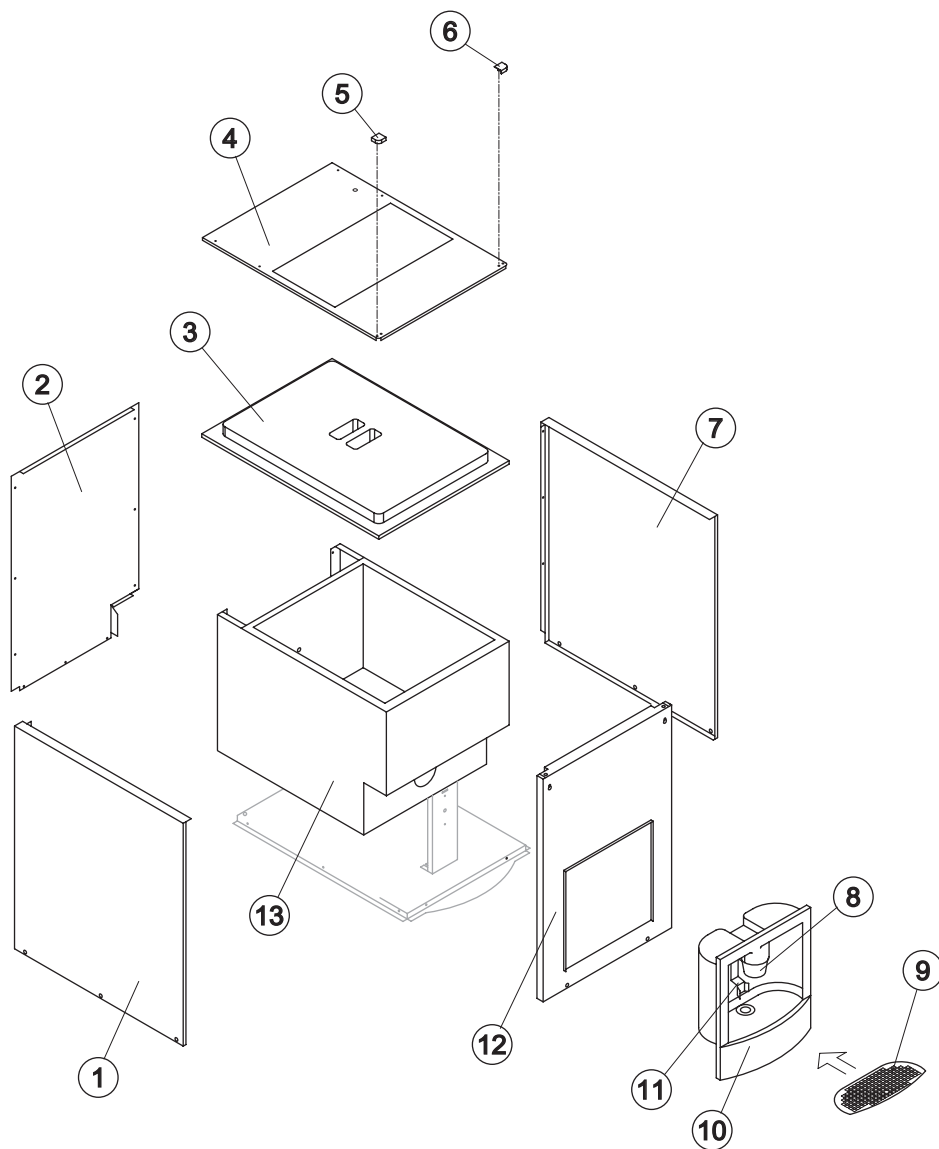

## ID 70 Plus SHELL ASSY

Rev. 2 - 12/07/2010

Ref.	Spare Description	Code
1	Left Side Panel	22883
2	Rear Panel	21302
3	Cover	10430
4	Adaptor Cover Assembly	C22879GR
5	Grey Left Angle of Top Fending	10323GR
6	Grey Right Angle of Top Fending	10324GR
7	Right Side Panel	22882
8	Distributor Glass	10442
9	Glass Support	22884
10	Grey Mask for Distributor	10426
11	Microswitch Operating Plate	22885
12	Grey Plate Holder Assy	C10428
13	Front Panel	22881
14	Foamed Cabinet Assy	C11117

## ID 70 SHELL ASSY

Rev. 2 - 12/07/2010

Ref.	Spare Description	Code
1	Left Side Panel	22883
2	Rear Panel	21302
3	Cover	10430N
4	Adaptor Cover Assembly	C22879NR
5	Black Left Angle of Top Fending	10323NR
6	Black Right Angle of Top Fending	10324NR
7	Right Side Panel	22882
8	Distributor Glass	10442
9	Glass Support	22884
10	Black Mask for Distributor	10426N
11	Microswitch Operating Plate	22885
12	Front Panel	22891
13	Foamed Cabinet Assy	C11117