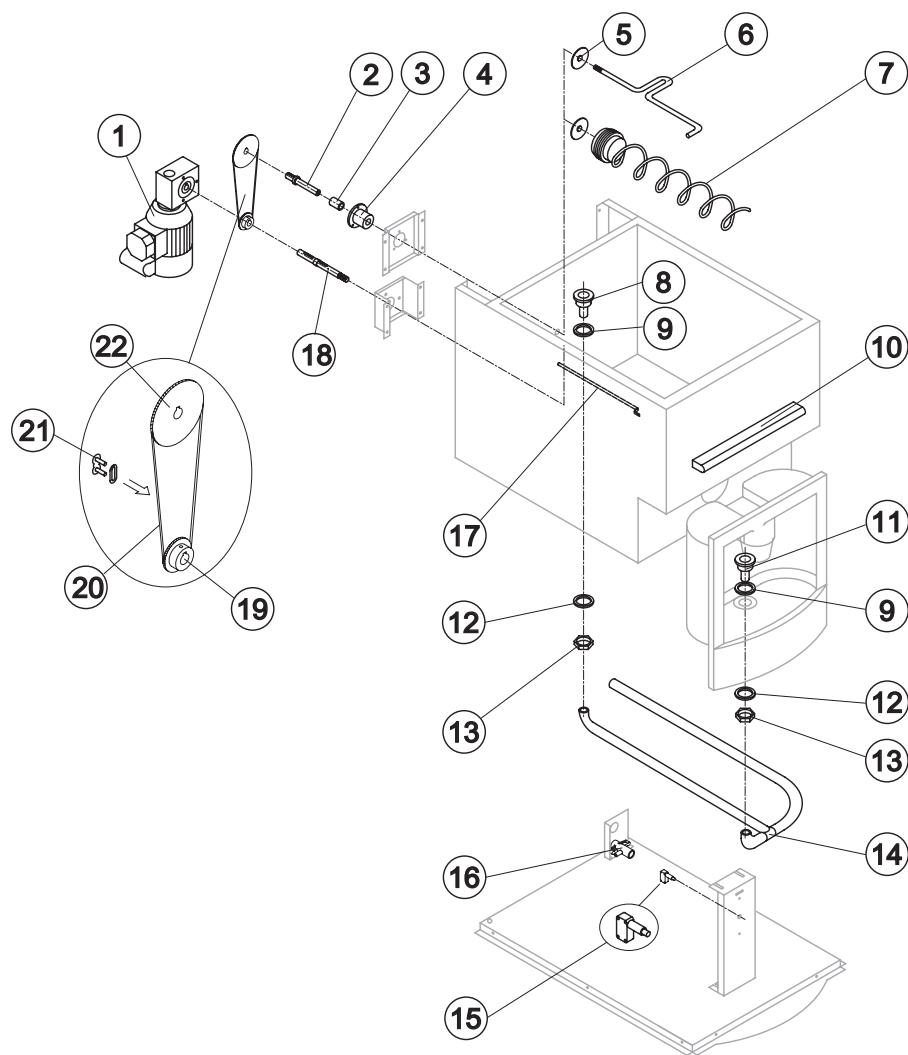

## ID 70 Plus SHELL ASSY

Rev. 2 - 12/07/2010

Ref.	Spare Description	Code
1	Left Side Panel	22883
2	Rear Panel	21302
3	Cover	10430
4	Adaptor Cover Assembly	C22879GR
5	Grey Left Angle of Top Fending	10323GR
6	Grey Right Angle of Top Fending	10324GR
7	Right Side Panel	22882
8	Distributor Glass	10442
9	Glass Support	22884
10	Grey Mask for Distributor	10426
11	Microswitch Operating Plate	22885
12	Grey Plate Holder Assy	C10428
13	Front Panel	22881
14	Foamed Cabinet Assy	C11117

## ID 70 SHELL ASSY

Rev. 2 - 12/07/2010

Ref.	Spare Description	Code
1	Left Side Panel	22883
2	Rear Panel	21302
3	Cover	10430N
4	Adaptor Cover Assembly	C22879NR
5	Black Left Angle of Top Fending	10323NR
6	Black Right Angle of Top Fending	10324NR
7	Right Side Panel	22882
8	Distributor Glass	10442
9	Glass Support	22884
10	Black Mask for Distributor	10426N
11	Microswitch Operating Plate	22885
12	Front Panel	22891
13	Foamed Cabinet Assy	C11117

## INTERNAL PARTS

Ref.	Spare Description	Code
1	Gearmotor	See Table
2	Mixing Shaft	20710
3	Bearing	20712
4	Bearing Support	20711
5	Shaft's Gasket	13148
6	Mixer	20713
7	Out Way Ice Cubes Screw Assy	C20708
8	Baffle plate	10421
9	Silicone gasket	13006
10	Neon	23698
11	Overflow Pipe Nipple	10471
12	Semirigid Polyethylene Gasket	13007
13	Bin Discharge Nut	10096
14	Drain Pipe Assembly	C13149
15	Microswitch	23700
16	Drain Nipple	10393
17	Bulb-holder Pipe	20522
18	Reductor Shaft	20715
19	Z16 Gear for Chian Belt	20717
20	Chian Belt	C20719
21	Quick Link	20720
22	Z32 Gear for Chain Belt	20718