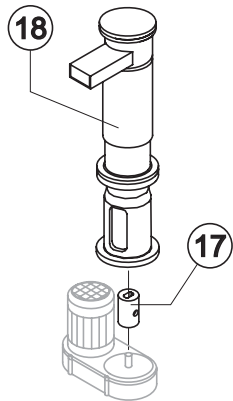

Ref.	Spare Description	Code
1	Insulating Cap	18170
2	Closing Disk	22825
3	Seeger	20043
4	Stainless Steel Screw	20663
5	Shimming Disk	22826
6	Self-Lubricating Disk	20631
7	Stainless Steel Thrust Bearing	20686
8	OR Gasket 3087	20688
9	Ice Breaker	20626
10	Auger	201093
11	Ceramic Seal	20937
12	Insulated Evaporator	C11203
13	OR Gasket 3162 NBR70	20429
14	Reduction Ring	20785
15	Stainless Steel Bearing	20782
16	Flange	20629
17	Joint	D20784
18	Evaporator Assy	C11196