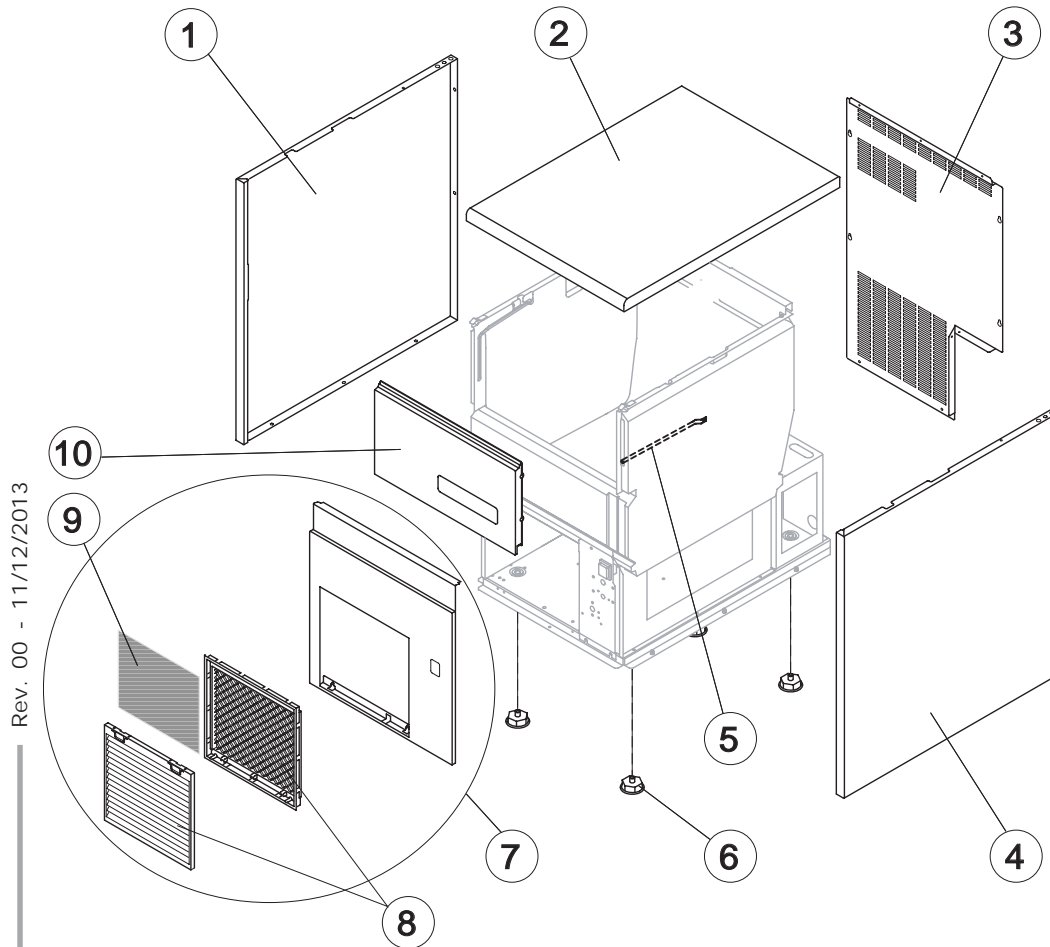

GB 601

LIST OF THE EXPLODED VIEWS

SHELL ASSY

COOLING SYSTEM

EVAPORATOR

HYDRAULIC CIRCUIT

ELECTRIC PARTS

Rev. 00 - 11/12/2013

GB 601

SHELL ASSY

Ref.	Spare Description	Code
1	Left Side Panel	C221525
2	Top Assembly	C221527
3	Rear Panel	21422
4	Right Side Panel	C221524
5	Bulbe-holder Pipe	20521
6	Foot	10557
7	Front Grid Panel	C221526
8	Frame + Grid & Filter	C10205
9*	Filtering Panel	18106
10	Door Assy	C10713

Rev. 00 - 11/12/2013

Common Parts

Ref.	Spare Description	Code
2	Compressor	231003
3	Vacuum-Charge Valve Body	14007
4*	Vacuum-Charge Valve Device	14005
5*	Vacuum-Charge Valve Plug	14006
8*	Molecular Drier	14009