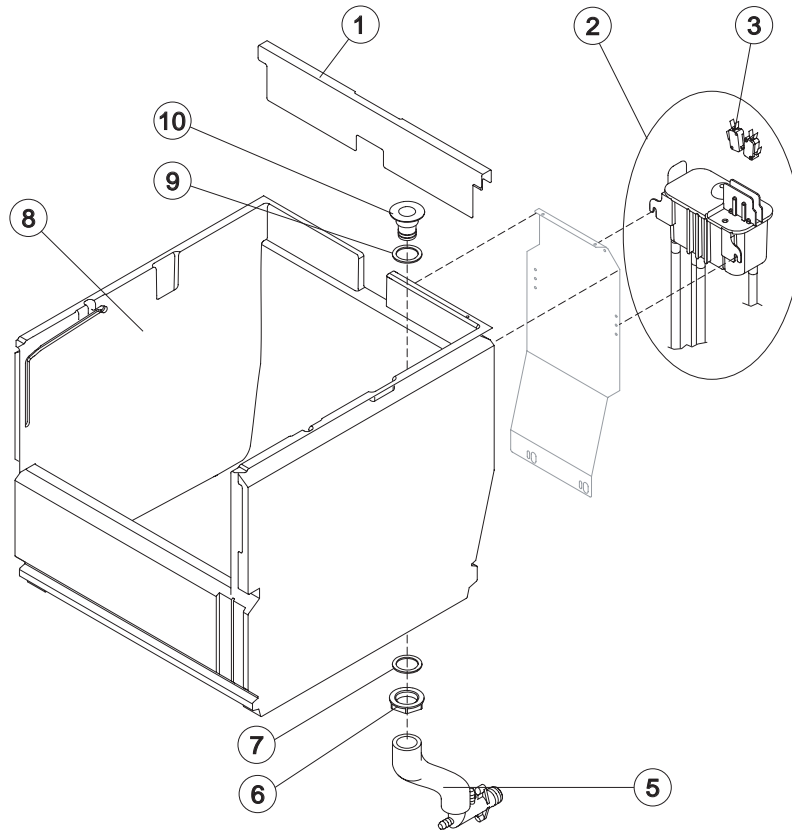

GB 601

SHELL ASSY

Ref.	Spare Description	Code
1	Left Side Panel	C221525
2	Top Assembly	C221527
3	Rear Panel	21422
4	Right Side Panel	C221524
5	Bulbe-holder Pipe	20521
6	Foot	10557
7	Front Grid Panel	C221526
8	Frame + Grid & Filter	C10205
9*	Filtering Panel	18106
10	Door Assy	C10713

Rev. 00 - 11/12/2013

Common Parts

Ref.	Spare Description	Code
2	Compressor	231003
3	Vacuum-Charge Valve Body	14007
4*	Vacuum-Charge Valve Device	14005
5*	Vacuum-Charge Valve Plug	14006
8*	Molecular Drier	14009

Ref.	Spare Description	Code
1	Insulating Cap	18170
2	Closing Disk	22825
3	Seeger	20043
4	Stainless Steel Screw	20663
5	Shimming Disk	22826
6	Self-Lubricating Disk	20631
7	Stainless Steel Thrust Bearing	20686
8	OR Gasket 3087	20688
9	Ice Breaker	20626
10	Auger	201093
11	Ceramic Seal	20937
12	Insulated Evaporator	C11203
13	OR Gasket 3162 NBR70	20429
14	Reduction Ring	20785
15	Stainless Steel Bearing	20782
16	Flange	20629
17	Joint	D20784
18	Evaporator Assy	C11196