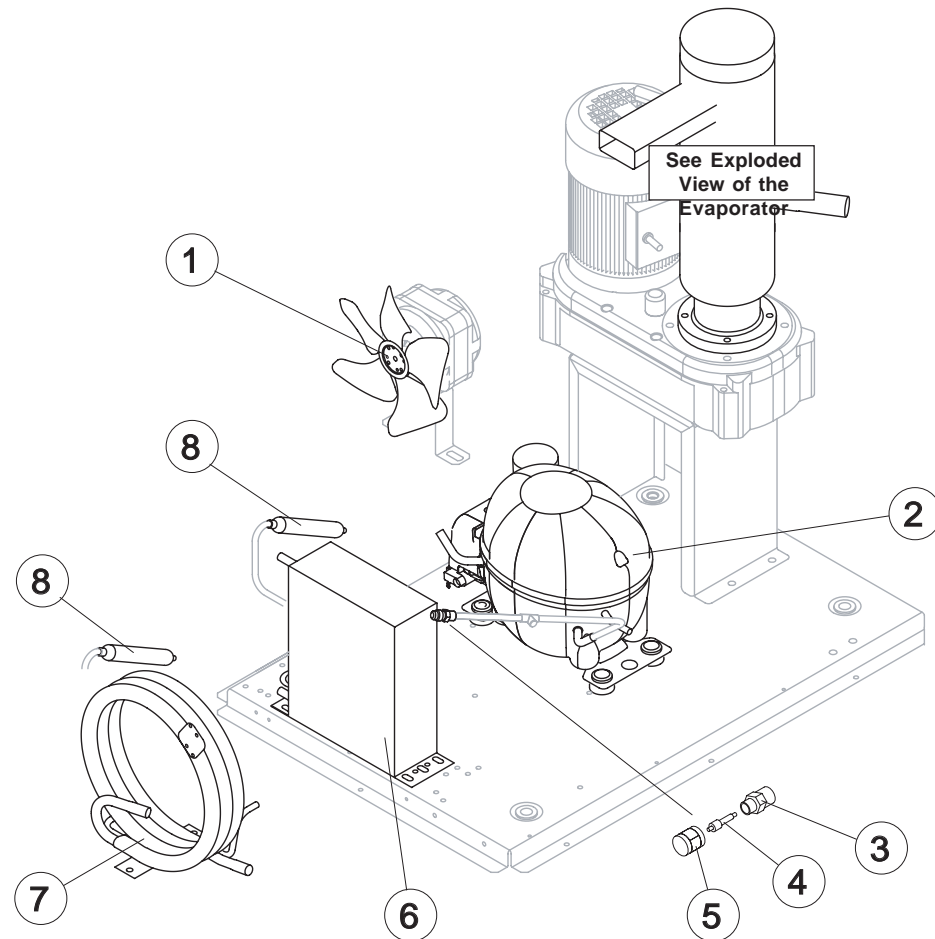

GB 601

LIST OF THE EXPLODED VIEWS

SHELL ASSY

COOLING SYSTEM

EVAPORATOR

HYDRAULIC CIRCUIT

ELECTRIC PARTS

Rev. 00 - 11/12/2013

GB 601

SHELL ASSY

Ref.	Spare Description	Code
1	Left Side Panel	C221525
2	Top Assembly	C221527
3	Rear Panel	21422
4	Right Side Panel	C221524
5	Bulbe-holder Pipe	20521
6	Foot	10557
7	Front Grid Panel	C221526
8	Frame + Grid & Filter	C10205
9*	Filtering Panel	18106
10	Door Assy	C10713

Rev. 00 - 11/12/2013

Common Parts

Ref.	Spare Description	Code
2	Compressor	231003
3	Vacuum-Charge Valve Body	14007
4*	Vacuum-Charge Valve Device	14005
5*	Vacuum-Charge Valve Plug	14006
8*	Molecular Drier	14009