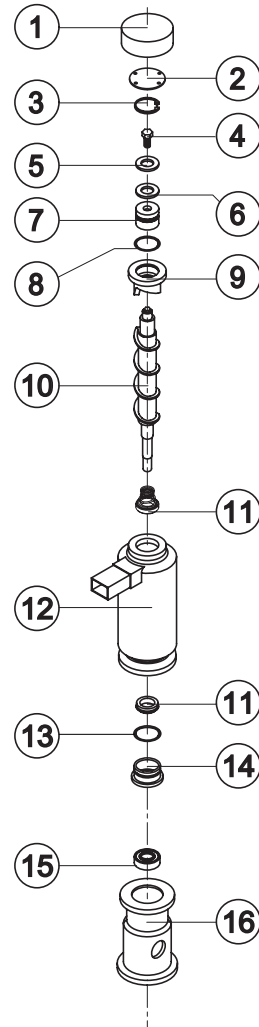

GB 601

SHELL ASSY

Ref.	Spare Description	Code
1	Left Side Panel	C221525
2	Top Assembly	C221527
3	Rear Panel	21422
4	Right Side Panel	C221524
5	Bulbe-holder Pipe	20521
6	Foot	10557
7	Front Grid Panel	C221526
8	Frame + Grid & Filter	C10205
9*	Filtering Panel	18106
10	Door Assy	C10713

Rev. 00 - 11/12/2013

Common Parts

Ref.	Spare Description	Code
2	Compressor	231003
3	Vacuum-Charge Valve Body	14007
4*	Vacuum-Charge Valve Device	14005
5*	Vacuum-Charge Valve Plug	14006
8*	Molecular Drier	14009

Ref.	Spare Description	Code
1	Insulating Cap	18170
2	Closing Disk	22825
3	Seeger	20043
4	Stainless Steel Screw	20663
5	Shimming Disk	22826
6	Self-Lubricating Disk	20631
7	Stainless Steel Thrust Bearing	20686
8	OR Gasket 3087	20688
9	Ice Breaker	20626
10	Auger	201093
11	Ceramic Seal	20937
12	Insulated Evaporator	C11203
13	OR Gasket 3162 NBR70	20429
14	Reduction Ring	20785
15	Stainless Steel Bearing	20782
16	Flange	20629
17	Joint	D20784
18	Evaporator Assy	C11196

Common Parts

Ref.	Spare Description	Code
1	Cover for Ice Exhaust	221528
2*	Double Switch Basin Assembly	C10719
3	Microswitch	23055
6	Bin Discharge Nut	10096
7	Semirigid Polyethylene Gasket	13007
8	Foamed Cabinet Assy	C11200
9	Silicone Gasket	13006
10	Water Outlet Nipple	10007